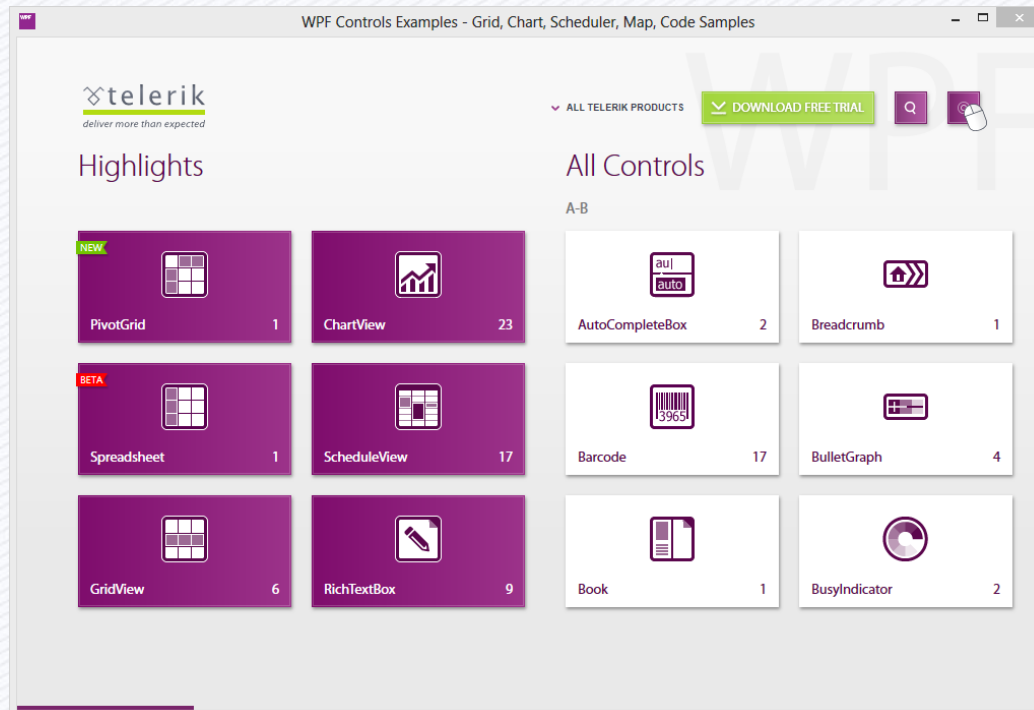

Touch-Friendly QSF that allows you to toggle between mouse or touch.